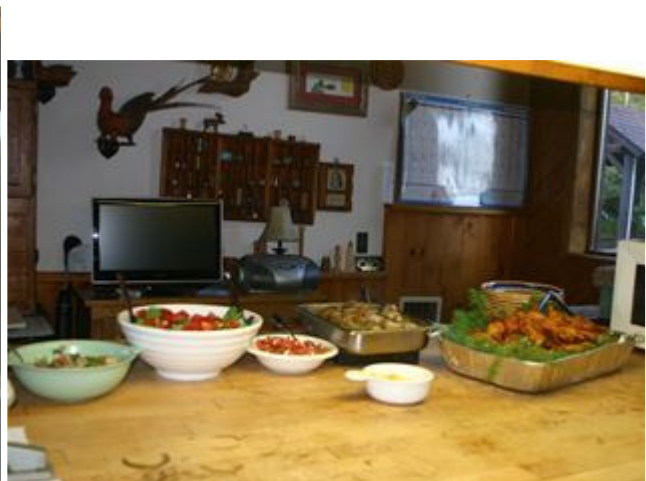

There were the fish that were caught, and enjoyed for a shore lunch.

Then there was our Fourth of July party at the lake featuring some 80 guests and friends with our three chefs in charge-from left to right-Paul on corn, and AJ and Willy on the grill for hot dogs and hamburgers.